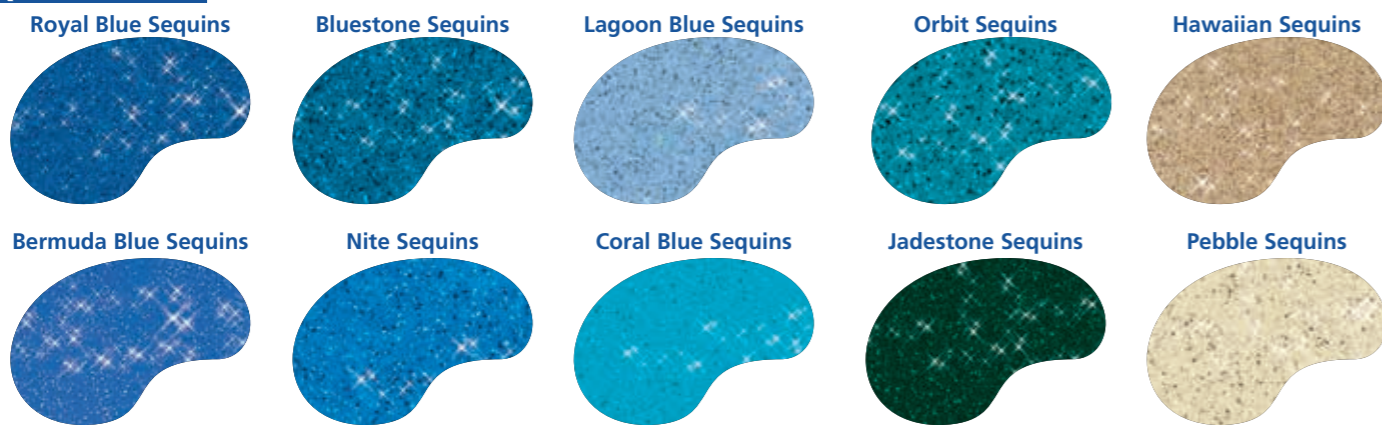

STUNNING RANGE OF 35 COLOURS

Available in Culture, Sequins and Crystal Granite

CRYSTAL GRANITE RANGE

SEQUINS RANGE

CULTURE RANGE

SPECIAL ORDERS

Disclaimer: Samples act as a guide only. There will be some variation to final pool colour as a result of raw material and spray gun application. The full range can be viewed in store for a more accurate representation.