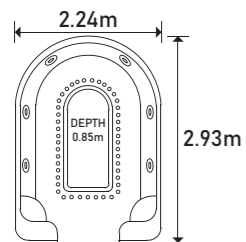

The DIAMANTINA

DIMENSION	DEEP END DEPTH
13.5m x 5m	13.5m = 1.8m

The CONQUEST

DIMENSIONS	DEEP END DEPTHS
8m x 4.1m	8m = 1.6m
9m x 4.1m	9m = 1.65m
10.5m x 4.1m	10.5m = 1.75m

The MACQUARIE

DIMENSIONS	DEEP END DEPTHS
9.5m x 4.3m	9.5m = 1.875m
10.5m x 4.3m	10.5m = 1.91m

The LACHLAN

DIMENSIONS	DEEP END DEPTHS
7m x 3.4m	7m = 1.805m
8m x 3.4m	8m = 1.875m

The SAXBY

DIMENSIONS	DEEP END DEPTHS
4m x 2.8m	4m = 1.58m
5m x 2.8m	5m = 1.65m

The MONTAGUE

DIMENSIONS	DEEP END DEPTHS
8m x 3.23m	8m = 1.73m
9.5m x 3.23m	9.5m = 1.96m

The PAROO

DIMENSION	DEEP END DEPTH
6m x 3.2	6m = 1.615m

The DARLING

DIMENSIONS	DEEP END DEPTHS
6m x 2.8m	6m = 1.730m
7m x 2.8m	7m = 1.805m
8m x 2.8m	8m = 1.875m

The TORRENS

DIMENSION	DEEP END DEPTH
4m x 2.8m	4m = 1.32m

FLAT BOTTOM EXERCISE POOL

The Horseshoe Spa with Spillway

The Round Spa

The Round Spa with Spillway

The Square Spa

ALL Pools are approx. 1.2m deep at the Shallow end.

DISCLAIMER: All pool measurements are an indication only. These can change without warning at the discretion of the manufacturer.