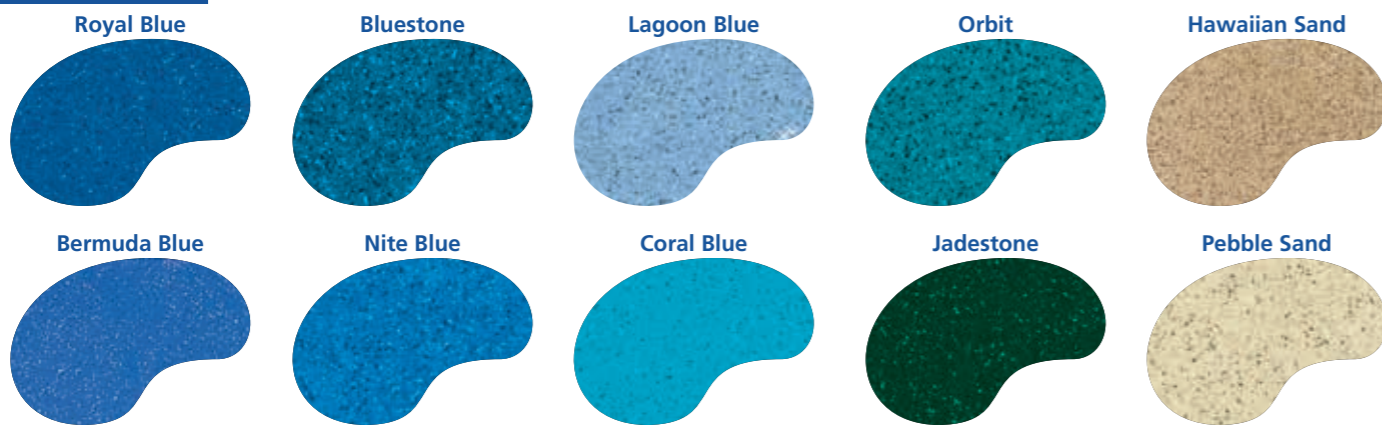

STUNNING RANGE OF 35 COLOURS

Available in Culture, Sequins and Crystal Granite

CRYSTAL GRANITE RANGE

SEQUINS RANGE

CULTURE RANGE

SPECIAL ORDERS

Disclaimer: Samples act as a guide only. There will be some variation to final pool colour as a result of raw material and spray gun application. The full range can be viewed in store for a more accurate representation.