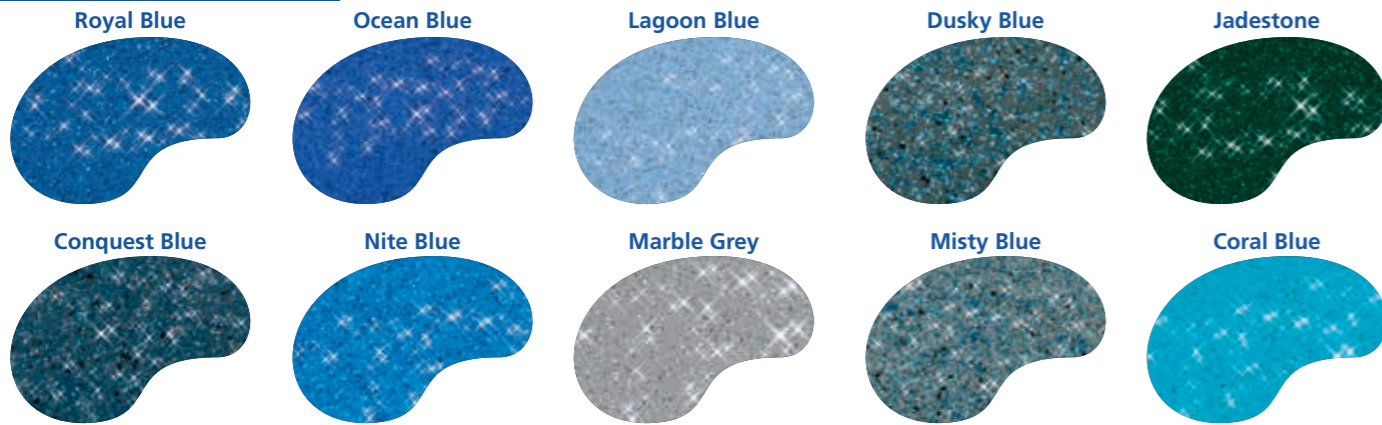

STUNNING RANGE OF 35 COLOURS

Available in Culture, Sequins and Crystal Granite

CRYSTAL GRANITE RANGE

SEQUINS RANGE

CULTURE RANGE

SPECIAL ORDERS

Disclaimer: Samples act as a guide only. There will be some variation to final pool colour as a result of raw material and spray gun application. The full range can be viewed in store for a more accurate representation.